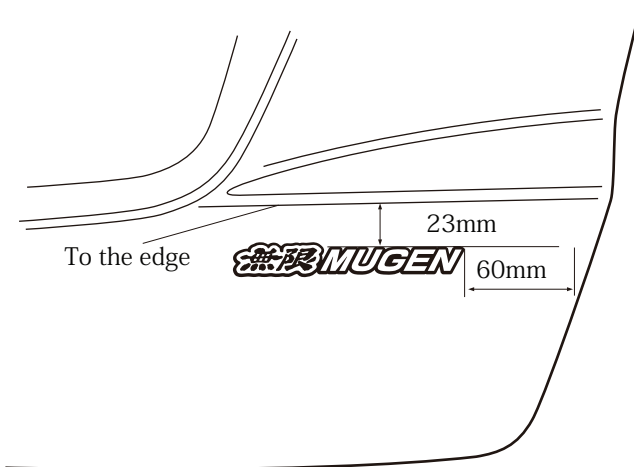

## PARTS LIST

3 Emblems

1. Using isopropyl alcohol on a shop towel, thoroughly clean the area tailgate where the MUGEN emblem will attach.
2. Using the measurements below, attach the MUGEN emblem to the rear tailgate.