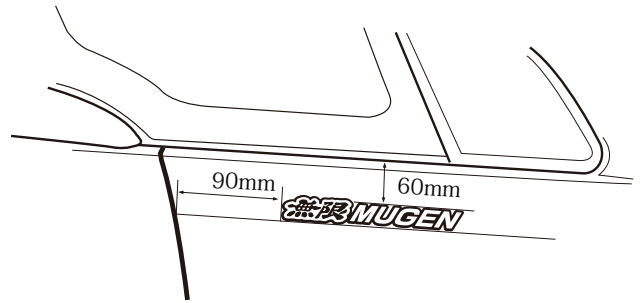

3. Using isopropyl alcohol on a shop towel, thoroughly clean the right fender where the MUGEN emblem will attach.
4. Using the measurements shown, attach the MUGEN emblem to the right front fender.