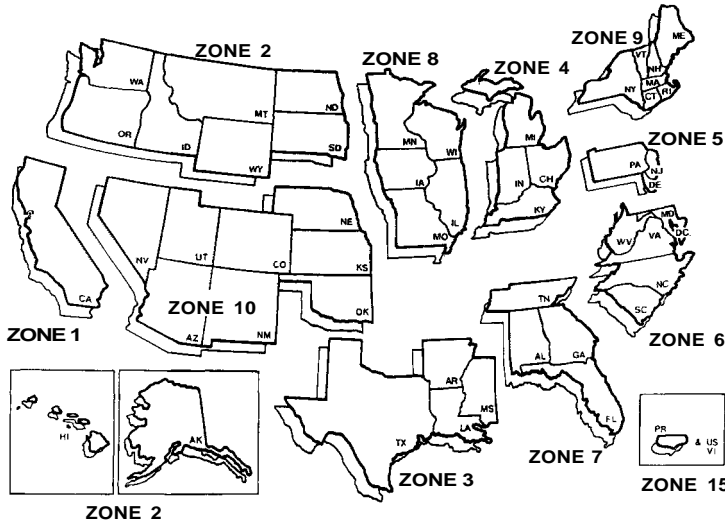

U.S. Zone Office Map

The addresses and telephone numbers are subject to change. If you cannot reach your Zone office, ask your Honda dealer for the current information.

1 Western Zone
P.O. Box 2260
700 Van Ness Avenue
Torrance, California
90509-2260
(310) 781-4565

2 Northwestern Zone
P.O. Box 20186
12439 N.E. Airport Way
Portland, Oregon 97220
(503) 256-0943
(also includes Alaska and Hawaii)

3 South Central Zone
4529 Royal Lane
Irving, Texas 75063
(214) 929-5481

9 New England Zone
555 Old County Road
Windsor Locks, Connecticut 06096
(203)623-3310
See Zone 5 for:
NYC Metro area and
Fairfield County, CT area

10 West Central Zone
1600 South Abilene Street, Suite D
Aurora, Colorado 80012
(303) 696-3935